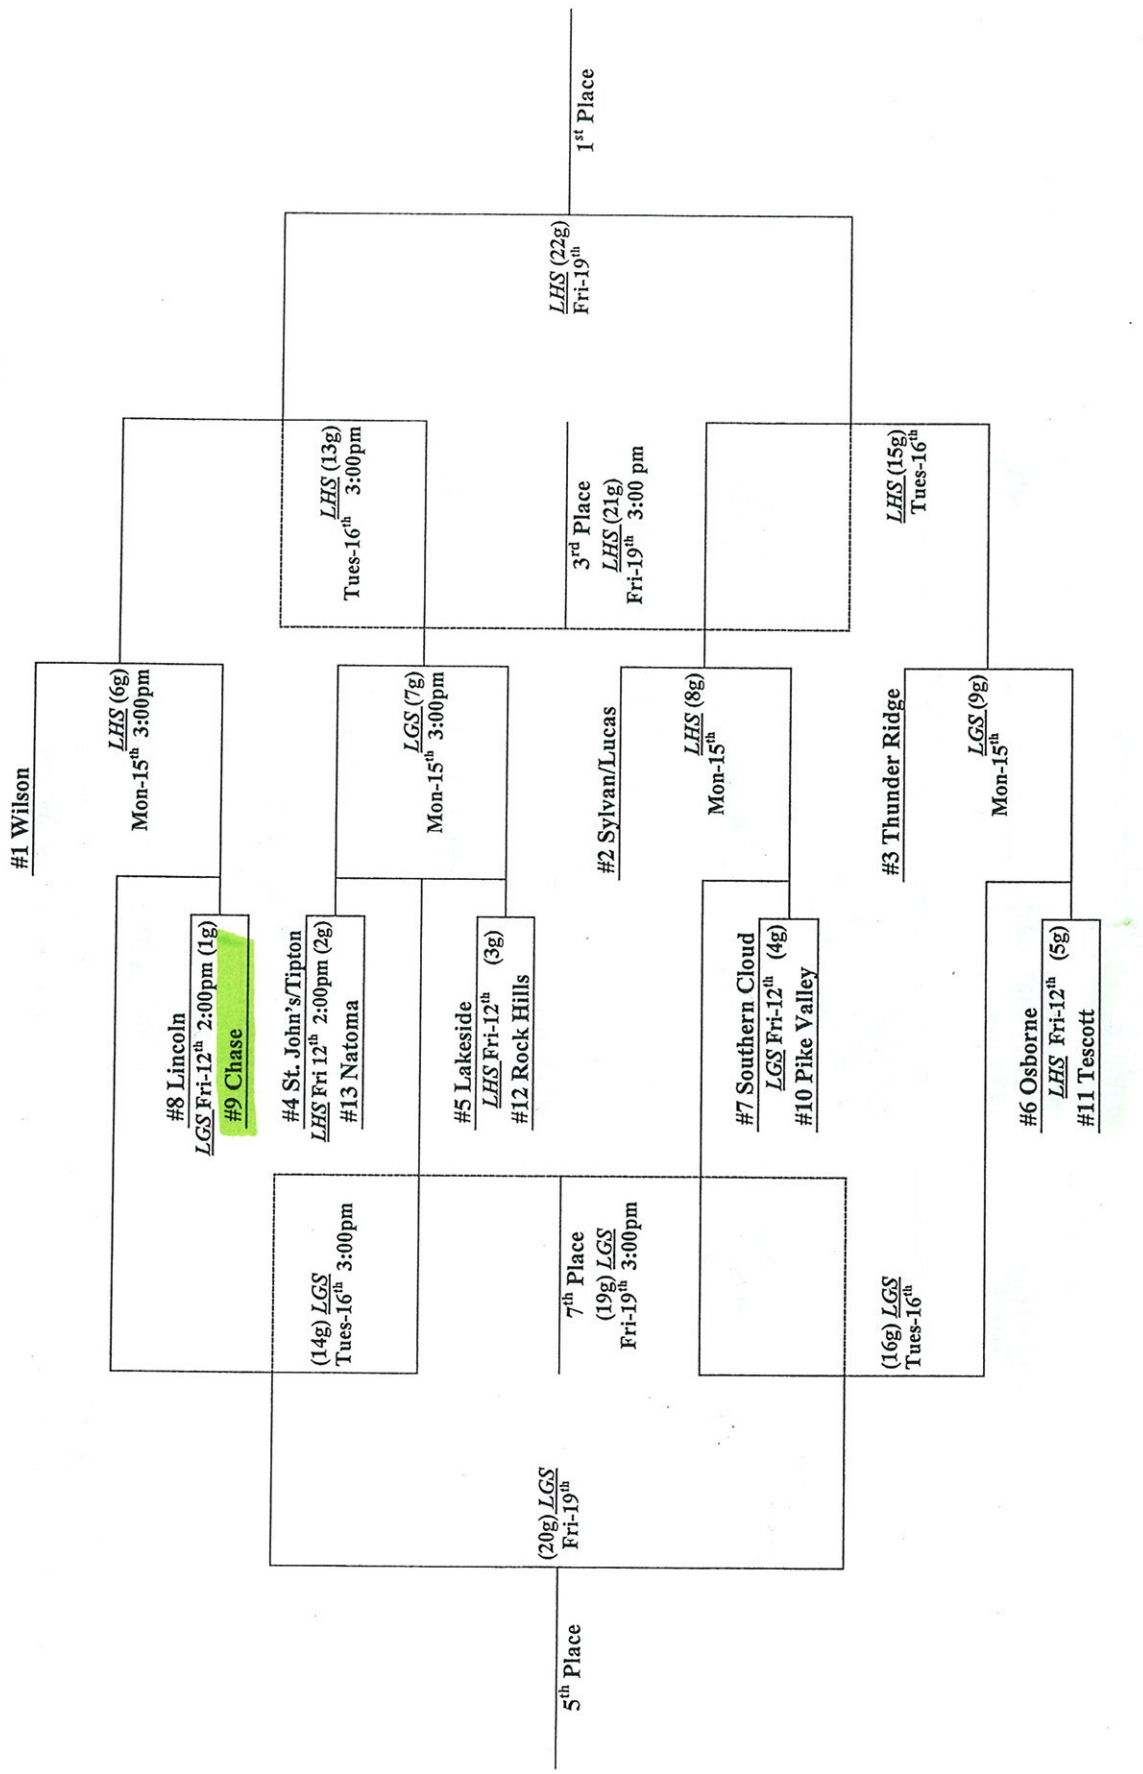

2018 NORTHERN PLAINS LEAGUE BASKETBALL TOURNAMENT (Girls)

CONSOLATION GAMES

- (10g) L1g vs L 2g Mon-15th 3:00pm THS
- (11g) L4g vs L5g Mon-15th THS
- (12g) L2g vs L3g Tues-16th 3:00pm THS
- (13g) L6g vs L7g Fri-19th 3:00pm THS
- (14g) L8g vs L9g Fri-19th 3:00pm THS
- (15g) L10g vs L11g Fri-19th 3:00pm THS
- (16g) L12g vs L13g Fri-19th 3:00pm THS
- (17g) L14g vs L 5g Tues-16th THS
- (18g) L3g vs L4g Fri-19th 3:00pm THS