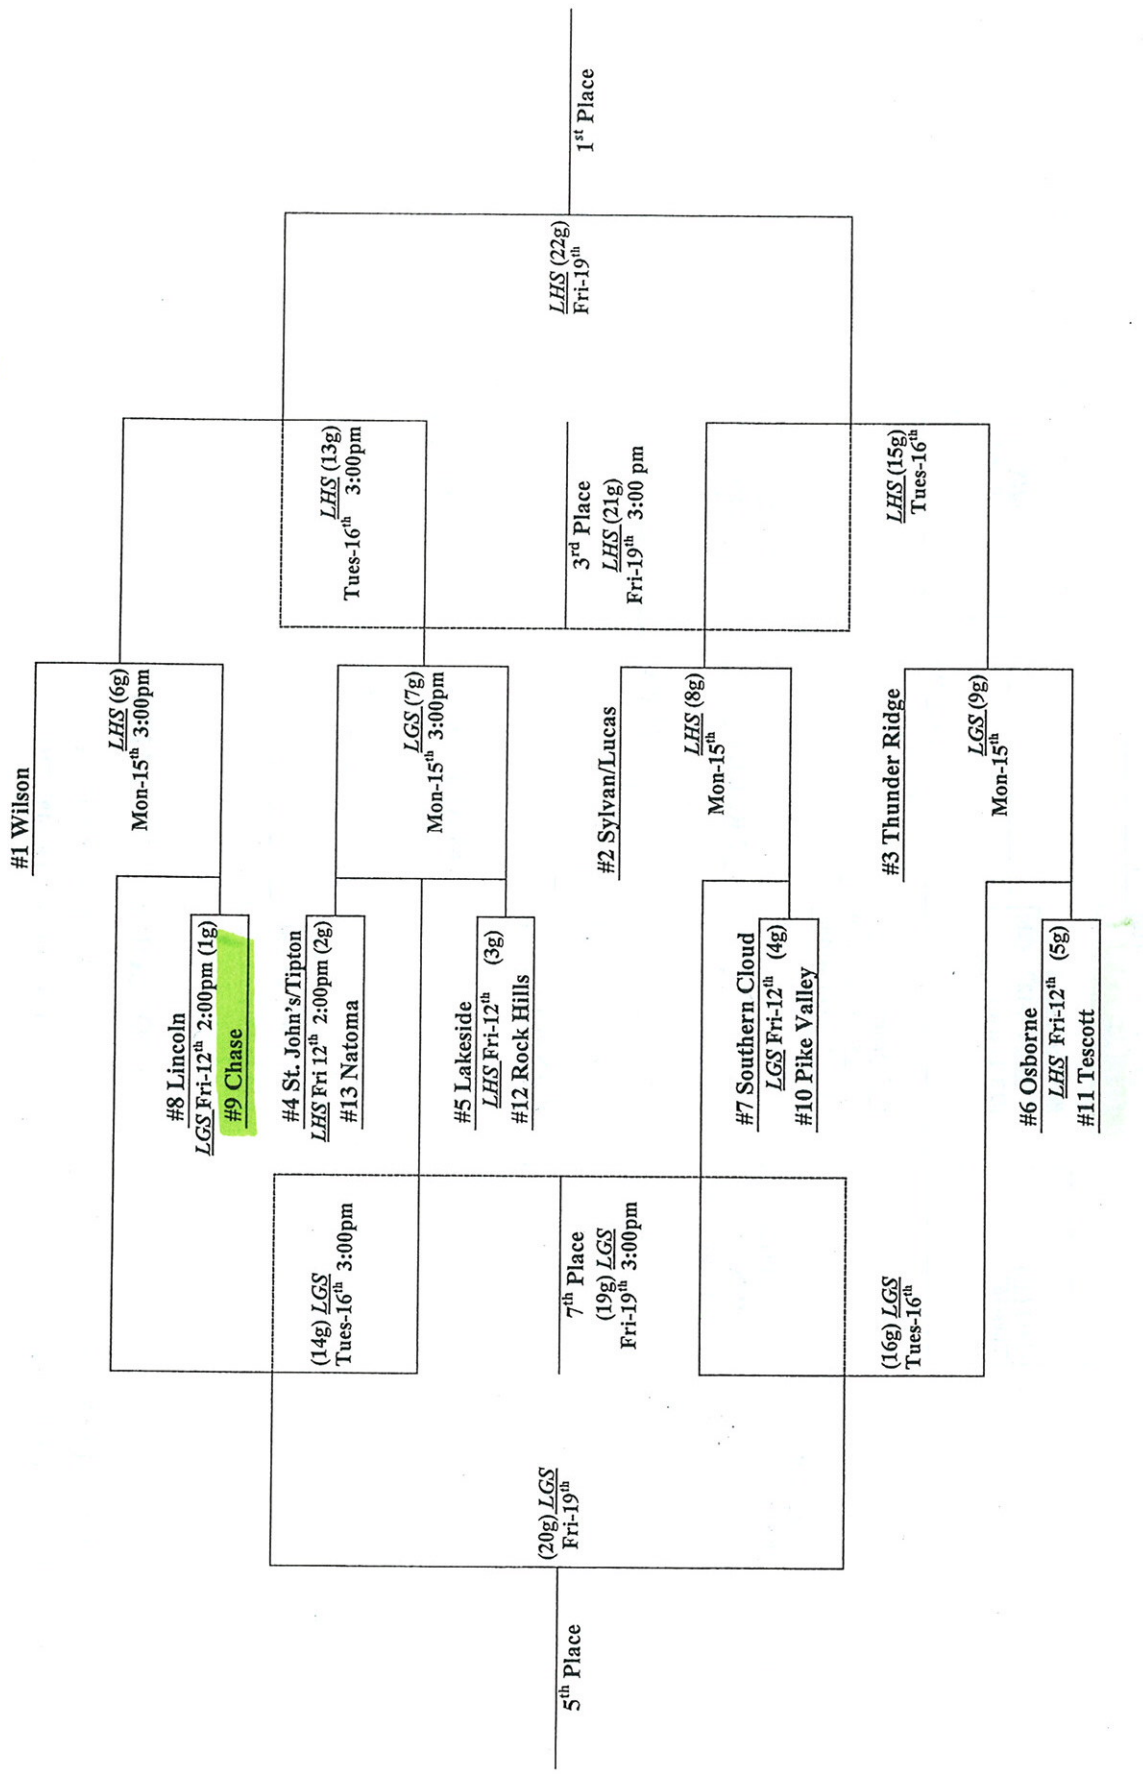

# 2018 NORTHERN PLAINS LEAGUE BASKETBALL TOURNAMENT (Girls)

## CONSOLATION GAMES

- (10g) L1g vs L 2g Mon-15<sup>th</sup> 3:00pm THS
- (17g) L1g vs L 5g Tues-16<sup>th</sup> THS
- (11g) L4g vs L5g Mon-15<sup>th</sup> THS
- (18g) L3g vs L4g Fri-19<sup>th</sup> 3:00pm THS
- (12g) L2g vs L3g Tues-16<sup>th</sup> 3:00pm THS